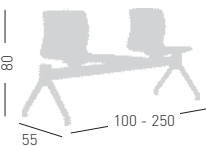

NA not assembled / non assemblato

0,24 m³ - 16,4 kg.
66x55x63cm.
2 pcs [carton]

Frame Finishing / Finiture Telaï

cod.173.--/UBR white/bianca

cod.173.--/UNR black/nera

SLOT PG

2-3-4-5 seat benches, metal-polymer co-injected legs, technopolymer shell.
Panca a 2-3-4-5 posti, gambe co-iniettate in metallo-polimero, scocca in tecnopolimero.