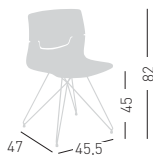

Frame Finishing / Finiture Telai

cod.173.--/TC chromed/cromata

cod.173.--/TCB white painted/verniciato bianco