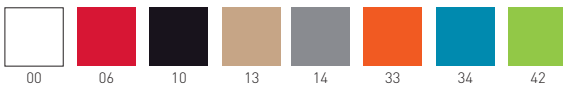

stackable / impilabile (4pcs)

NA not assembled / non assemblato

0,24 m³ - 21 kg.
55x65,5x63cm.
4 pcs [carton]

Frame Finishing / Finiture Telai

cod.173.--/NA chromed/cromata

cod.173.--/NAB white painted/verniciato bianco