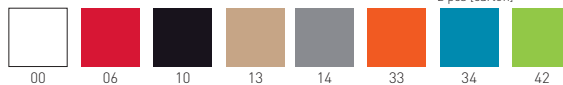

Frame Finishing / Finiture Telai

cod.173.--/TC chromed/cromata

cod.173.--/TCB white painted/verniciato bianco