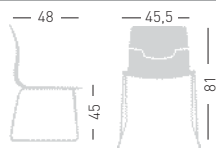

stackable / impilabile (8pcs)

NA not assembled / non assemblato

0,24 m³ - 24,8 kg.
55x65,5x63cm.
4 pcs [carton]

Frame Finishing / Finiture Telai

cod.173.--/S chromed/cromata

cod.173.--/SB white painted/verniciato bianco