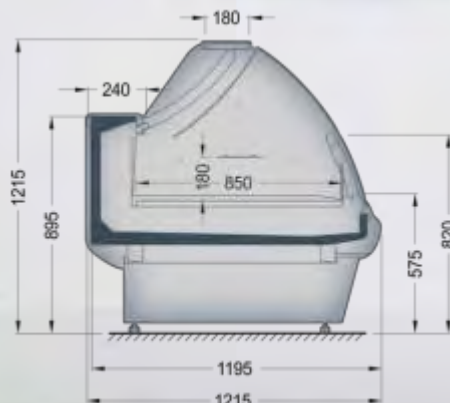

# Lhotse

LDL-xxx-07

JBG 2

Swing glass system

LDL-xxx-07