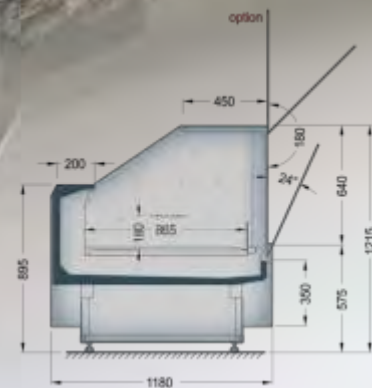

Lhotse

LDL-xxx-27
counter with tilt glass

Easy access
to products

JBG 2

LDL-xxx-27 - NEW