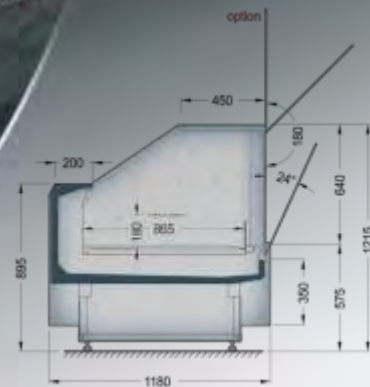

# Lhotse

LDL-xxx-27  
with lift-up system

JBG 2

**NEW  
COUNTER**  
with square  
**РУССКИЙ ПРОЕКТ**  
www.rp.ru

Wide range of design and branding possibilities, due to large surface of front panel

LED lighting – perfect product exposition