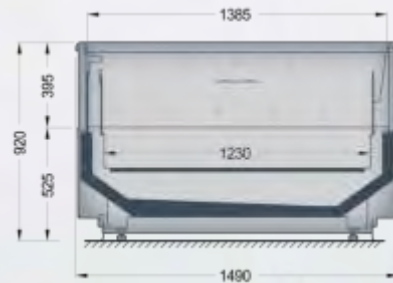

Everest

WNI/WDI-xxx-04

JBG 2

WNI/WDI-xxx-04