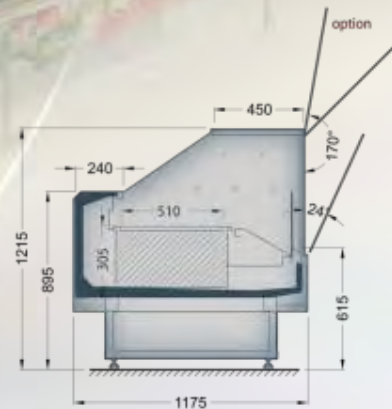

# Lhotse

**LGL/LDL-xxx-27**  
bain marie counter  
with lift-up system

JBG 2

**Large heating surface**  
in a new bain marie  
counter

**Many arrangement possibilities:**  
refrigeration, heating and freezing  
counter in one line