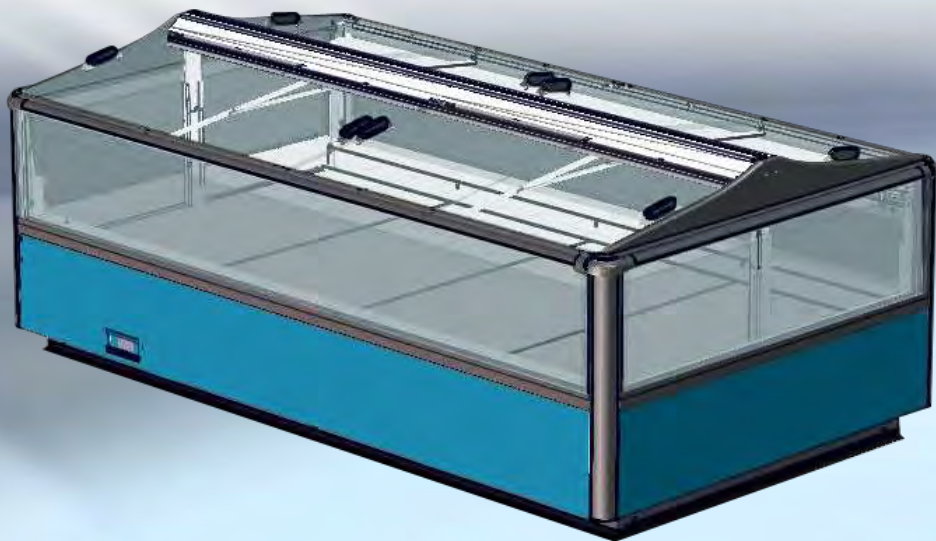

Everest

WNI/WDI-xxx-04

JBG 2

WNI/WDI-xxx-04