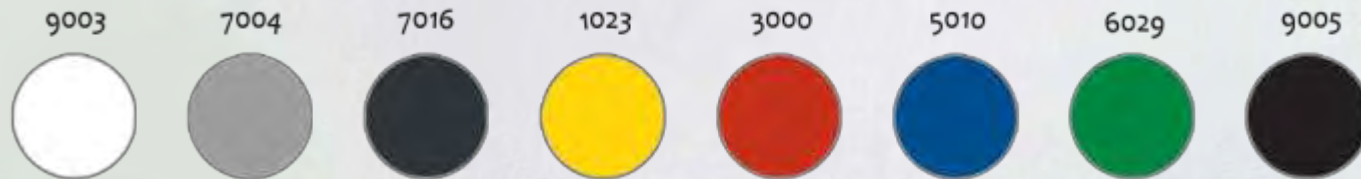

Color range RAL - Standard JBG-2