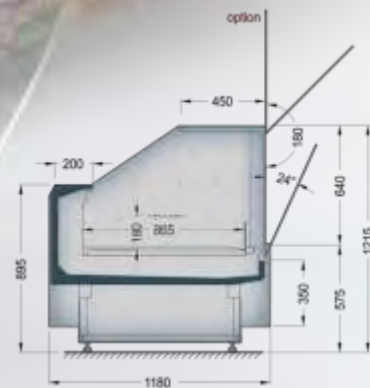

Lhotse

LDL-xxx-27
counter with fixed glasses

Various possibilities
of base illumination

JBG 2

LDL-xxx-27 - NEW