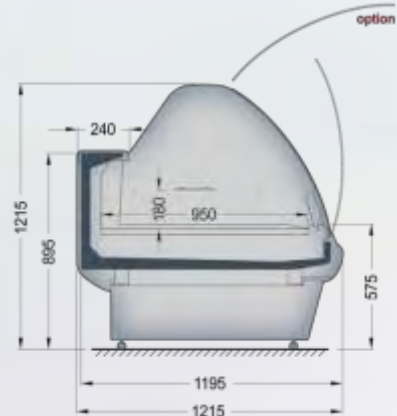

Lhotse

LDL-xxx-06

JBG 2

LDL-xxx-06

Possibility of connecting
in one line with low multidecks