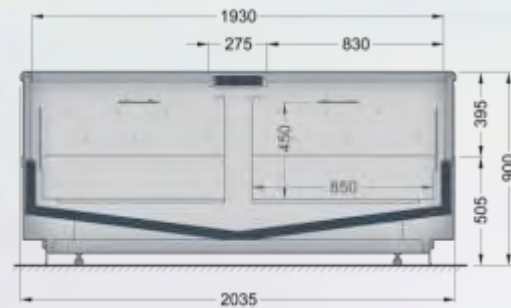

Everest

WNE/WDE-xxx-07

JBG 2

WNE/WDE-xxx-07