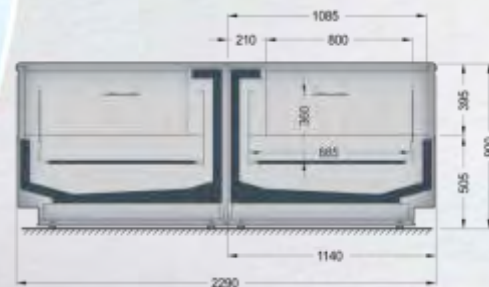

WNE-xxx-01