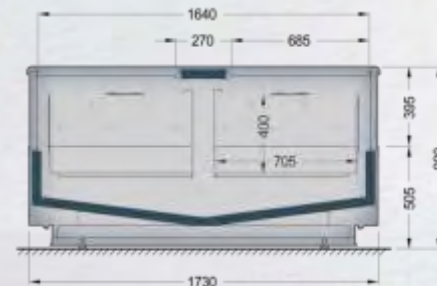

WNE/WDE-xxx-06