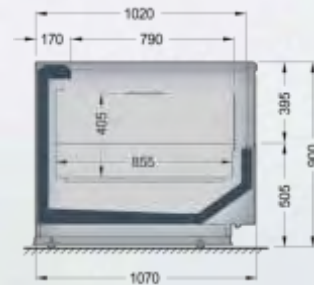

Everest

WNE/WDE-xxx-06

JBG 2

WNE/WDE-xxx-06