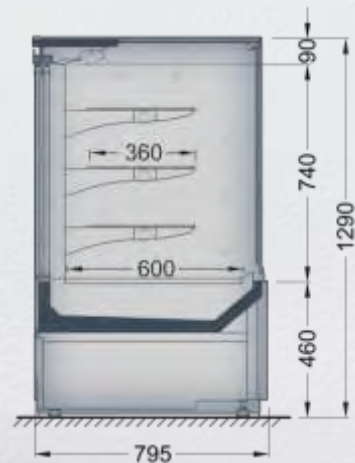

RDE-xxx-02

RDE-xxx-21

РУССКИЙ ПРОЕКТ®
www.rp.ru