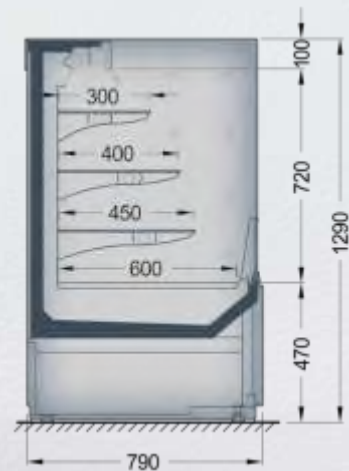

Elegant RDE-xxx-22

Modules: