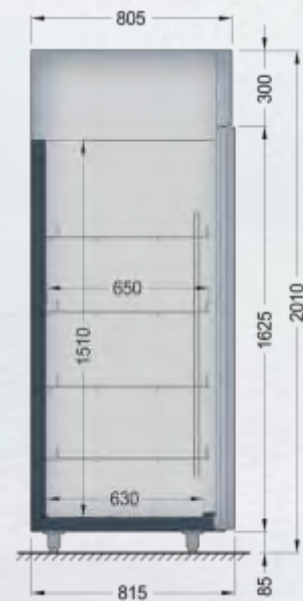

# CABINETS PLUG-IN

Opal&Topaz SDT/SNO-xxx-D1-D2

Modules:

L1

SNO/SDT-xxx-D1-D2

**РУССКИЙ ПРОЕКТ**  
www.rp.ru

Opal&Topaz SDT/SNO-xxx-G1-G2

Modules: