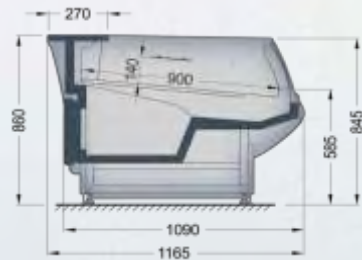

LDG-xxx-04