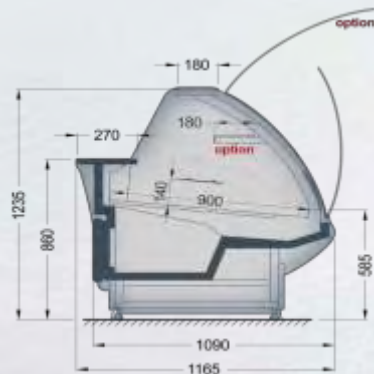

LDG-xxx-04

РУССКИЙ ПРОЕКТ®
www.rp.ru