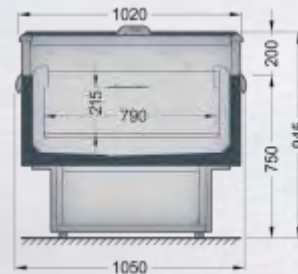

WNP/WDP-xxx-01
РУССКИЙ ПРОЕКТ®
www.rp.ru