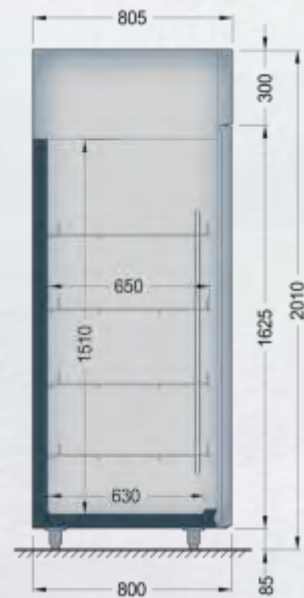

# CABINETS PLUG-IN

Opal&Topaz SDT/SNO-xxx-D1-D2

Modules:

L1

SNO/SDT-xxx-D1-D2

**РУССКИЙ ПРОЕКТ**  
www.rp.ru

Opal&Topaz SDT/SNO-xxx-G1-G2

Modules: