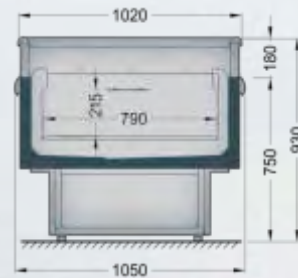

WNP/WDP-xxx-01
РУССКИЙ ПРОЕКТ®
www.rp.ru