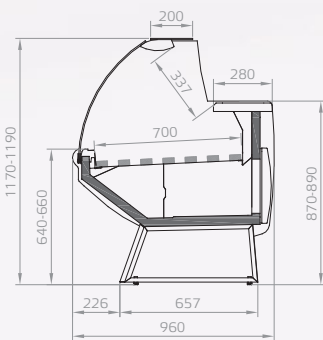

Na zlepšenie úžitkových vlastností Pastorkalt a.s. dodáva na objednávku nasledovné príslušenstvo: krájacia doska, držiak na nože, držiak na váhu, držiak na papier.

Narrow refrigerated display cabinet ideally suited for use where space is limited. The cabinet has been manufactured with ventilated cooling and / or as ambient cabinet, for the sale of biscuits. There is a possibility to multiplex them and incorporate an intermediate service counter. Kristina display area is made of stainless steel. All the insulated parts are produced from polyurethane injected panels. Frontal curved glass is manufactured from tempered safety glass. Aluminium profile situated in front of cabinet ensures protection against damage.

newKRISTINA V

newKRISTINA P

newKRISTINA MP

newKRISTINA MP 45°E

newKRISTINA MP 90°E

newKRISTINA MP 90°I

newKRISTINA MP 45°I

Model Model Модель	Dĺžka (mm) Length (mm) Длина (мм)	Výstavná plocha (m ²) Display surface (m ²) Выставочная площадь (м ²)	Objem (l) Volume (l) Объем (л)	Trieda Class Класс
newKRISTINA 1250 V	1 250	0,86	286	3M1
newKRISTINA 1562 V	1 562	1,07	358	3M1
newKRISTINA 1875 V	1 875	1,28	429	3M1
newKRISTINA 2500 V	2 500	1,71	572	3M1
newKRISTINA 3125 V	3 125	2,14	715	3M1