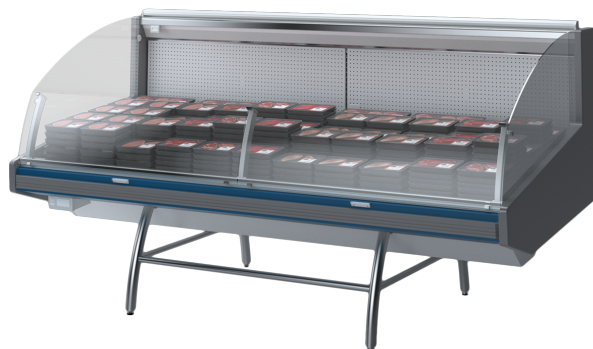

BALLYDECK

Counters

Collaborative designed counter. Modern stainless steel counter packed with merchandising options for the display of fresh produce. An example of Pastorfrigos collaborative approach with retailers to create new cabinet solutions.

Available colours

1015	1021	2011	3002	3020	5005
5012	6018	7035	7037	9006	9010

BALLYDECK DELI

BALLYDECK - Counters

Power supply

Remote

Climatic classes

3 M2

Exhibition categories

Dairy, milk, cheese

Delicatessen

Food to go

Ready meals and salads

Sausages & salami

Snacks / Sandwiches

Standard features

- Fan assisted cooling
- Grey ABS bumper
- Mechanic expansion valve
- Remote cabinet on legs
- Remote cabinet, multiplexable linear and corner modules
- Stainless Steel display decks
- Stainless steel legs
- Terminal board