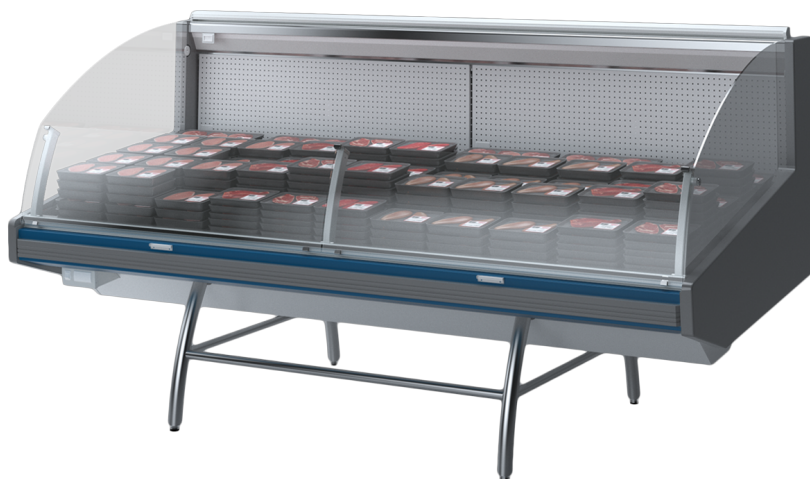

BALLYDECK

Counters

Collaborative designed counter. Modern stainless steel counter packed with merchandising options for the display of fresh produce. An example of Pastorfrigos collaborative approach with retailers to create new cabinet solutions.

Available colours

1015	1021	2011	3002	3020	5005
5012	6018	7035	7037	9006	9010

BALLYDECK DELI

BALLYDECK - Counters

Power supply

Remote

Climatic classes

3 M2

Exhibition categories

Dairy, milk, cheese

Delicatessen

Food to go

Ready meals and salads

Sausages & salami

Snacks / Sandwiches

Standard features

- Fan assisted cooling
- Grey ABS bumper
- Mechanic expansion valve
- Remote cabinet on legs
- Remote cabinet, multiplexable linear and corner modules
- Stainless Steel display decks
- Stainless steel legs
- Terminal board