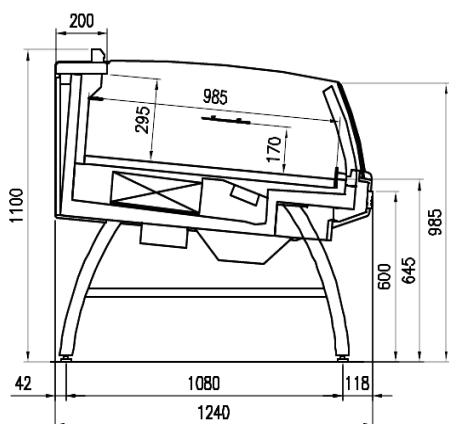

CROSS SECTIONS

SS