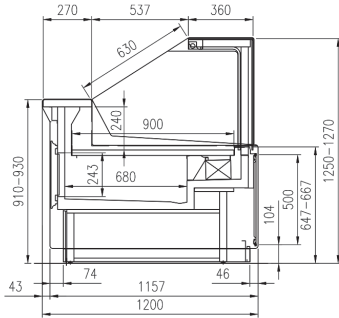

CROSS SECTIONS

PRINCE VDR

PRINCE VDR Meat/Gastronomy