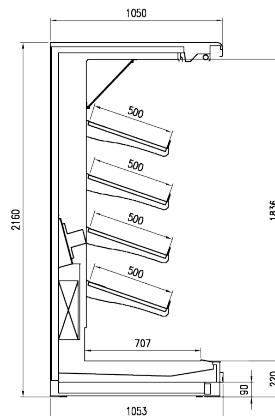

VERONA

Straight display

pastorfrigor

РУССКИЙ ПРОЕКТ
WWW.RP.RU

TOTAL INSULATION

22 cm front height and the underneath bodyfully insulated for a perfect refrigeration.

TECHNICAL FEATURES

VERONA

ACCESSORIES

- White painted divider base grid
- Top double lighting
- EC fans
- Electronic valve
- Couple of sidewalls blind, with mirror or panoramic
- Stainless Steel bumper

MODULES LENGTH

	2500 mm	3750 mm
P105 H205	●	●
P105 H216	●	●
P115 H205	●	●
P115 H216*	●	●

* P = Width - H = Height

CROSS SECTIONS

VERONA

H205 P105 OF

H216 P105 OF

H205 P105 C

H216 P105 C

H205 P105 SL

H216 P105 SL

CROSS SECTIONS

VERONA

VERONA LF H205 M2

H205 P115 OF

H216 P115 OF

H205 P115 C

H216 P115 C