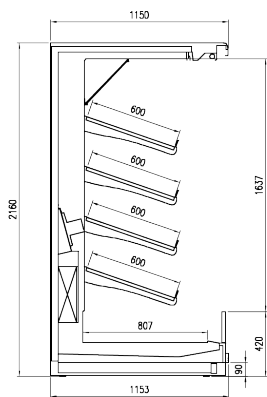

VERONA

Straight display

pastorfrigor

РУССКИЙ ПРОЕКТ
WWW.RP.RU

TOTAL INSULATION

22 cm front height and the underneath bodyfully insulated for a perfect refrigeration.

TECHNICAL FEATURES

VERONA

ACCESSORIES

- White painted divider base grid
- Top double lighting
- EC fans
- Electronic valve
- Couple of sidewalls blind, with mirror or panoramic
- Stainless Steel bumper

MODULES LENGTH

	2500 mm	3750 mm
P105 H205	●	●
P105 H216	●	●
P115 H205	●	●
P115 H216*	●	●

* P = Width - H = Height

CROSS SECTIONS

VERONA

H205 P105 OF

H216 P105 OF

H205 P105 C

H216 P105 C

H205 P105 SL

H216 P105 SL

CROSS SECTIONS

VERONA

VERONA LF H205 M2

H205 P115 OF

H216 P115 OF

H205 P115 C

H216 P115 C