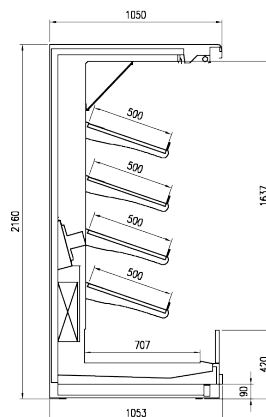

VERONA

Straight display

pastorfrigor

РУССКИЙ ПРОЕКТ
WWW.RP.RU

TOTAL INSULATION

22 cm front height and the underneath bodyfully insulated for a perfect refrigeration.

TECHNICAL FEATURES

VERONA

ACCESSORIES

- White painted divider base grid
- Top double lighting
- EC fans
- Electronic valve
- Couple of sidewalls blind, with mirror or panoramic
- Stainless Steel bumper

MODULES LENGTH

	2500 mm	3750 mm
P105 H205	●	●
P105 H216	●	●
P115 H205	●	●
P115 H216*	●	●

* P = Width - H = Height

CROSS SECTIONS

VERONA

H205 P105 OF

H216 P105 OF

H205 P105 C

H216 P105 C

H205 P105 SL

H216 P105 SL

CROSS SECTIONS

VERONA

VERONA LF H205 M2

H205 P115 OF

H216 P115 OF

H205 P115 C

H216 P115 C