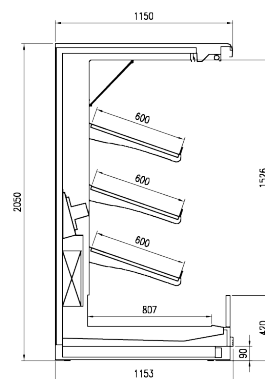

VERONA

Straight display

pastorfrigor

РУССКИЙ ПРОЕКТ
WWW.RP.RU

TOTAL INSULATION

22 cm front height and the underneath bodyfully insulated for a perfect refrigeration.

TECHNICAL FEATURES

VERONA

ACCESSORIES

- White painted divider base grid
- Top double lighting
- EC fans
- Electronic valve
- Couple of sidewalls blind, with mirror or panoramic
- Stainless Steel bumper

MODULES LENGTH

	2500 mm	3750 mm
P105 H205	●	●
P105 H216	●	●
P115 H205	●	●
P115 H216*	●	●

* P = Width - H = Height

CROSS SECTIONS

VERONA

H205 P105 OF

H216 P105 OF

H205 P105 C

H216 P105 C

H205 P105 SL

H216 P105 SL

CROSS SECTIONS

VERONA

VERONA LF H205 M2

H205 P115 OF

H216 P115 OF

H205 P115 C

H216 P115 C