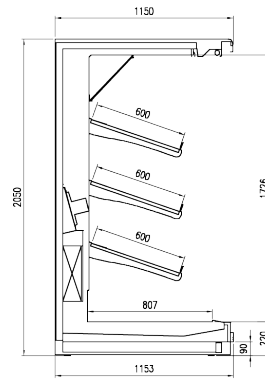

VERONA

Straight display

pastorfrigor

РУССКИЙ ПРОЕКТ
WWW.RP.RU

TOTAL INSULATION

22 cm front height and the underneath bodyfully insulated for a perfect refrigeration.

TECHNICAL FEATURES

VERONA

ACCESSORIES

- White painted divider base grid
- Top double lighting
- EC fans
- Electronic valve
- Couple of sidewalls blind, with mirror or panoramic
- Stainless Steel bumper

MODULES LENGTH

	2500 mm	3750 mm
P105 H205	●	●
P105 H216	●	●
P115 H205	●	●
P115 H216*	●	●

* P = Width - H = Height

CROSS SECTIONS

VERONA

H205 P105 OF

H216 P105 OF

H205 P105 C

H216 P105 C

H205 P105 SL

H216 P105 SL

CROSS SECTIONS

VERONA

VERONA LF H205 M2

H205 P115 OF

H216 P115 OF

H205 P115 C

H216 P115 C