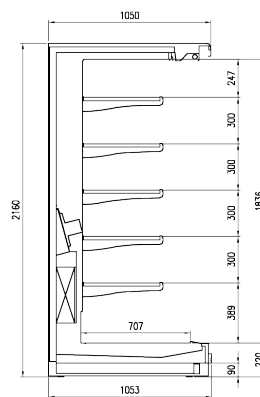

VERONA

Straight display

pastorfrigor

РУССКИЙ ПРОЕКТ
WWW.RP.RU

TOTAL INSULATION

22 cm front height and the underneath bodyfully insulated for a perfect refrigeration.

TECHNICAL FEATURES

VERONA

ACCESSORIES

- White painted divider base grid
- Top double lighting
- EC fans
- Electronic valve
- Couple of sidewalls blind, with mirror or panoramic
- Stainless Steel bumper

MODULES LENGTH

	2500 mm	3750 mm
P105 H205	●	●
P105 H216	●	●
P115 H205	●	●
P115 H216*	●	●

* P = Width - H = Height

CROSS SECTIONS

VERONA

H205 P105 OF

H216 P105 OF

H205 P105 C

H216 P105 C

H205 P105 SL

H216 P105 SL

CROSS SECTIONS

VERONA

VERONA LF H205 M2

H205 P115 OF

H216 P115 OF

H205 P115 C

H216 P115 C