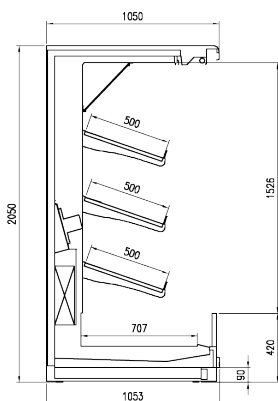

VERONA

Straight display

pastorfrigor

РУССКИЙ ПРОЕКТ
WWW.RP.RU

TOTAL INSULATION

22 cm front height and the underneath bodyfully insulated for a perfect refrigeration.

TECHNICAL FEATURES

VERONA

ACCESSORIES

- White painted divider base grid
- Top double lighting
- EC fans
- Electronic valve
- Couple of sidewalls blind, with mirror or panoramic
- Stainless Steel bumper

MODULES LENGTH

	2500 mm	3750 mm
P105 H205	●	●
P105 H216	●	●
P115 H205	●	●
P115 H216*	●	●

* P = Width - H = Height

CROSS SECTIONS

VERONA

H205 P105 OF

H216 P105 OF

H205 P105 C

H216 P105 C

H205 P105 SL

H216 P105 SL

CROSS SECTIONS

VERONA

VERONA LF H205 M2

H205 P115 OF

H216 P115 OF

H205 P115 C

H216 P115 C