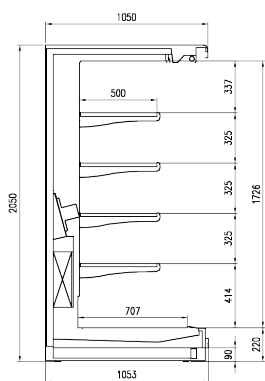

VERONA

Straight display

pastorfrigor

РУССКИЙ ПРОЕКТ
WWW.RP.RU

TOTAL INSULATION

22 cm front height and the underneath bodyfully insulated for a perfect refrigeration.

TECHNICAL FEATURES

VERONA

ACCESSORIES

- White painted divider base grid
- Top double lighting
- EC fans
- Electronic valve
- Couple of sidewalls blind, with mirror or panoramic
- Stainless Steel bumper

MODULES LENGTH

	2500 mm	3750 mm
P105 H205	●	●
P105 H216	●	●
P115 H205	●	●
P115 H216*	●	●

* P = Width - H = Height

CROSS SECTIONS

VERONA

H205 P105 OF

H216 P105 OF

H205 P105 C

H216 P105 C

H205 P105 SL

H216 P105 SL

CROSS SECTIONS

VERONA

VERONA LF H205 M2

H205 P115 OF

H216 P115 OF

H205 P115 C

H216 P115 C