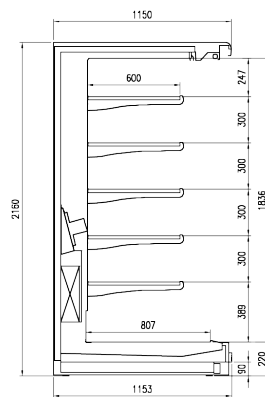

H216 P115 SL