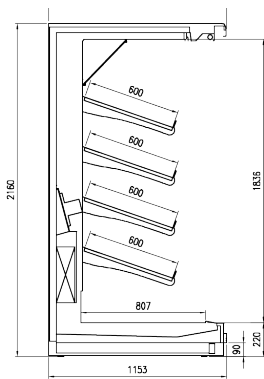

VERONA

Straight display

pastorfrigor

РУССКИЙ ПРОЕКТ
WWW.RP.RU

TOTAL INSULATION

22 cm front height and the underneath bodyfully insulated for a perfect refrigeration.

TECHNICAL FEATURES

VERONA

ACCESSORIES

- White painted divider base grid
- Top double lighting
- EC fans
- Electronic valve
- Couple of sidewalls blind, with mirror or panoramic
- Stainless Steel bumper

MODULES LENGTH

	2500 mm	3750 mm
P105 H205	●	●
P105 H216	●	●
P115 H205	●	●
P115 H216*	●	●

* P = Width - H = Height

CROSS SECTIONS

VERONA

H205 P105 OF

H216 P105 OF

H205 P105 C

H216 P105 C

H205 P105 SL

H216 P105 SL

CROSS SECTIONS

VERONA

VERONA LF H205 M2

H205 P115 OF

H216 P115 OF

H205 P115 C

H216 P115 C