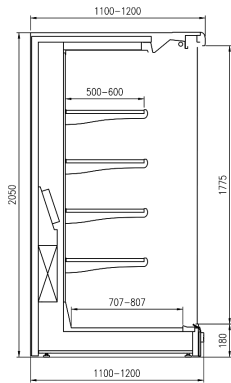

VERONA

Straight display

pastorfrigor

РУССКИЙ ПРОЕКТ
WWW.RP.RU

TOTAL INSULATION

22 cm front height and the underneath bodyfully insulated for a perfect refrigeration.

TECHNICAL FEATURES

VERONA

ACCESSORIES

- White painted divider base grid
- Top double lighting
- EC fans
- Electronic valve
- Couple of sidewalls blind, with mirror or panoramic
- Stainless Steel bumper

MODULES LENGTH

	2500 mm	3750 mm
P105 H205	●	●
P105 H216	●	●
P115 H205	●	●
P115 H216*	●	●

* P = Width - H = Height

CROSS SECTIONS

VERONA

H205 P105 OF

H216 P105 OF

H205 P105 C

H216 P105 C

H205 P105 SL

H216 P105 SL

CROSS SECTIONS

VERONA

VERONA LF H205 M2

H205 P115 OF

H216 P115 OF

H205 P115 C

H216 P115 C