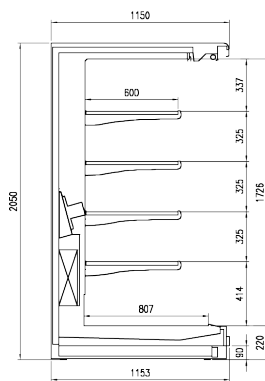

VERONA

Straight display

pastorfrigor

РУССКИЙ ПРОЕКТ
WWW.RP.RU

TOTAL INSULATION

22 cm front height and the underneath bodyfully insulated for a perfect refrigeration.

TECHNICAL FEATURES

VERONA

ACCESSORIES

- White painted divider base grid
- Top double lighting
- EC fans
- Electronic valve
- Couple of sidewalls blind, with mirror or panoramic
- Stainless Steel bumper

MODULES LENGTH

	2500 mm	3750 mm
P105 H205	●	●
P105 H216	●	●
P115 H205	●	●
P115 H216*	●	●

* P = Width - H = Height

CROSS SECTIONS

VERONA

H205 P105 OF

H216 P105 OF

H205 P105 C

H216 P105 C

H205 P105 SL

H216 P105 SL

CROSS SECTIONS

VERONA

VERONA LF H205 M2

H205 P115 OF

H216 P115 OF

H205 P115 C

H216 P115 C