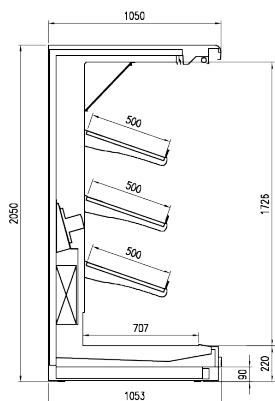

VERONA

Straight display

pastorfrigor

РУССКИЙ ПРОЕКТ
WWW.RP.RU

TOTAL INSULATION

22 cm front height and the underneath bodyfully insulated for a perfect refrigeration.

TECHNICAL FEATURES

VERONA

ACCESSORIES

- White painted divider base grid
- Top double lighting
- EC fans
- Electronic valve
- Couple of sidewalls blind, with mirror or panoramic
- Stainless Steel bumper

MODULES LENGTH

	2500 mm	3750 mm
P105 H205	●	●
P105 H216	●	●
P115 H205	●	●
P115 H216*	●	●

* P = Width - H = Height

CROSS SECTIONS

VERONA

H205 P105 OF

H216 P105 OF

H205 P105 C

H216 P105 C

H205 P105 SL