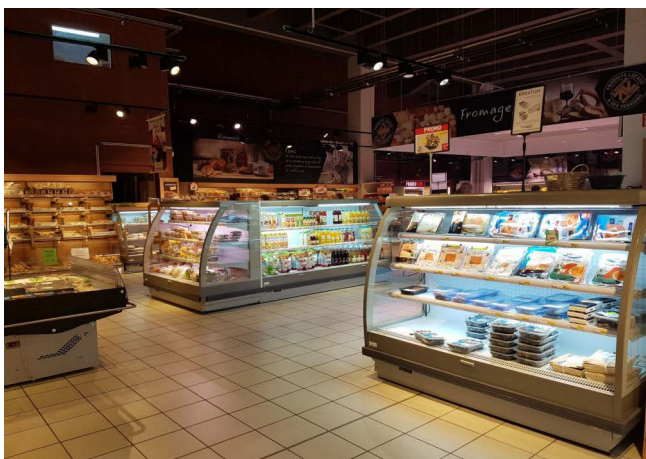

A SELECTION FROM OUR INSTALLATION